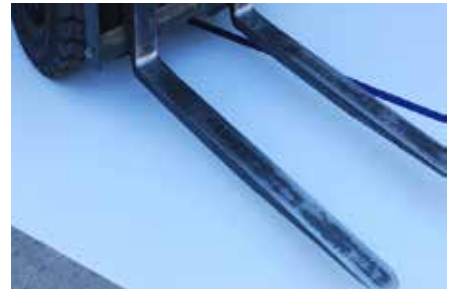

Order Toll-Free **1-866-235-4625** or online at www.surfaceprotection.com

PLASTIC CORRUGATED FLOOR PROTECTION

Plastic Corrugated Floor Protection is a versatile product designed to provide reusable surface protection for all fixtures and surfaces during construction. It is similar to Correx & Cordex and is less expensive than thermoply offering excellent surface protection for all surfaces including concrete, tile, vinyl, marble, wood floors, doors, counters, cabinets, and other surfaces.

- Manufactured from recycled plastic.
- 100% recyclable plastic.
- Unaffected by water.
- Stronger and more durable than corrugated fiberboard.
- Extremely lightweight.
- Won't rust, rot, mildew or corrode like metal or wood.
- Tear, puncture and impact-resistant.
- Resists a wide range of chemicals, grease and dirt.
- Easy to cut with utility knife.
- Designed to easily bend around all surfaces.