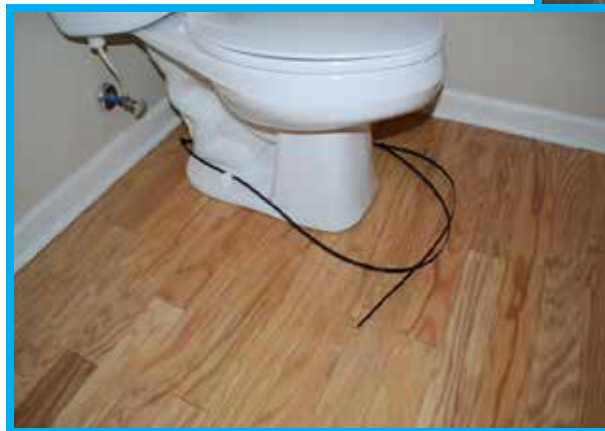

TOILETWRAP™

SECURE FIXTURE TOILET PROTECTION PROTECTION

ToiletWrap toilet protection is designed to protect the toilet throughout the construction process. ToiletWrap™ toilet protector comes with securing zip ties to lock toilet protection onto toilet. The lock prevents use of toilets by contractors and helps to provide a clean toilet to your customer.

- Our toilet protection locks on to discourage use during all phases of construction
- Surface protection that eliminates expensive cleanup costs associated with unauthorized use
- Toilet protection that is manufactured to fit any size toilet
- Covers and protects the complete surface of the toilet
- Labeled: "STOP: DO NOT USE - DO NOT REMOVE" in English and Spanish
- Recyclable and Reusable toilet protection

ITEM NO.

DESCRIPTION

WEIGHT

PRICE

TW2

ToiletWrap™ – Universal Size* Secure Fixture Toilet Protection

4 lbs

$9.95

Order Toll-Free [1-866-235-4625](tel:1-866-235-4625) or online at www.surfaceprotection.com